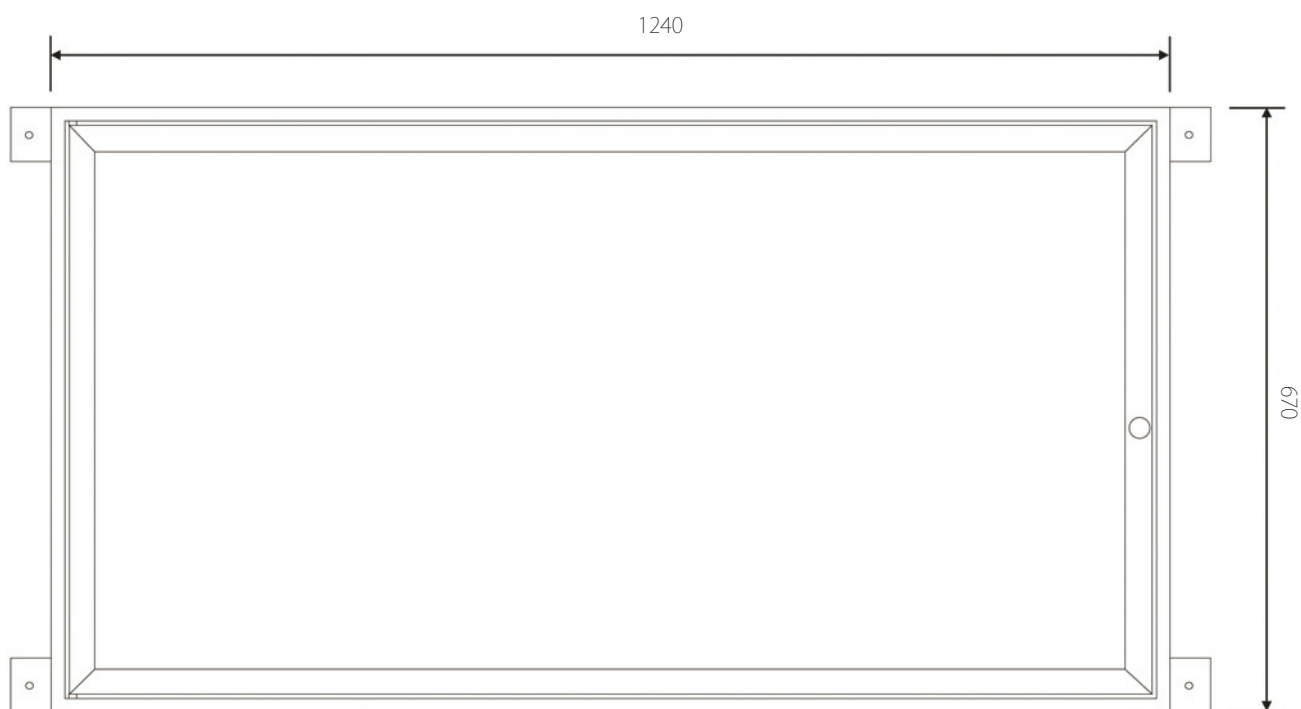

## INFORMATION DISPLAY

### Information display:

Information displays are made of powder coated aluminium profiles.

Display door is made of safe chilled glass. Displays are secured with a triangle lock.

### Models and lengths:

Displays come in two sizes:

- 1260x700

- 700x700